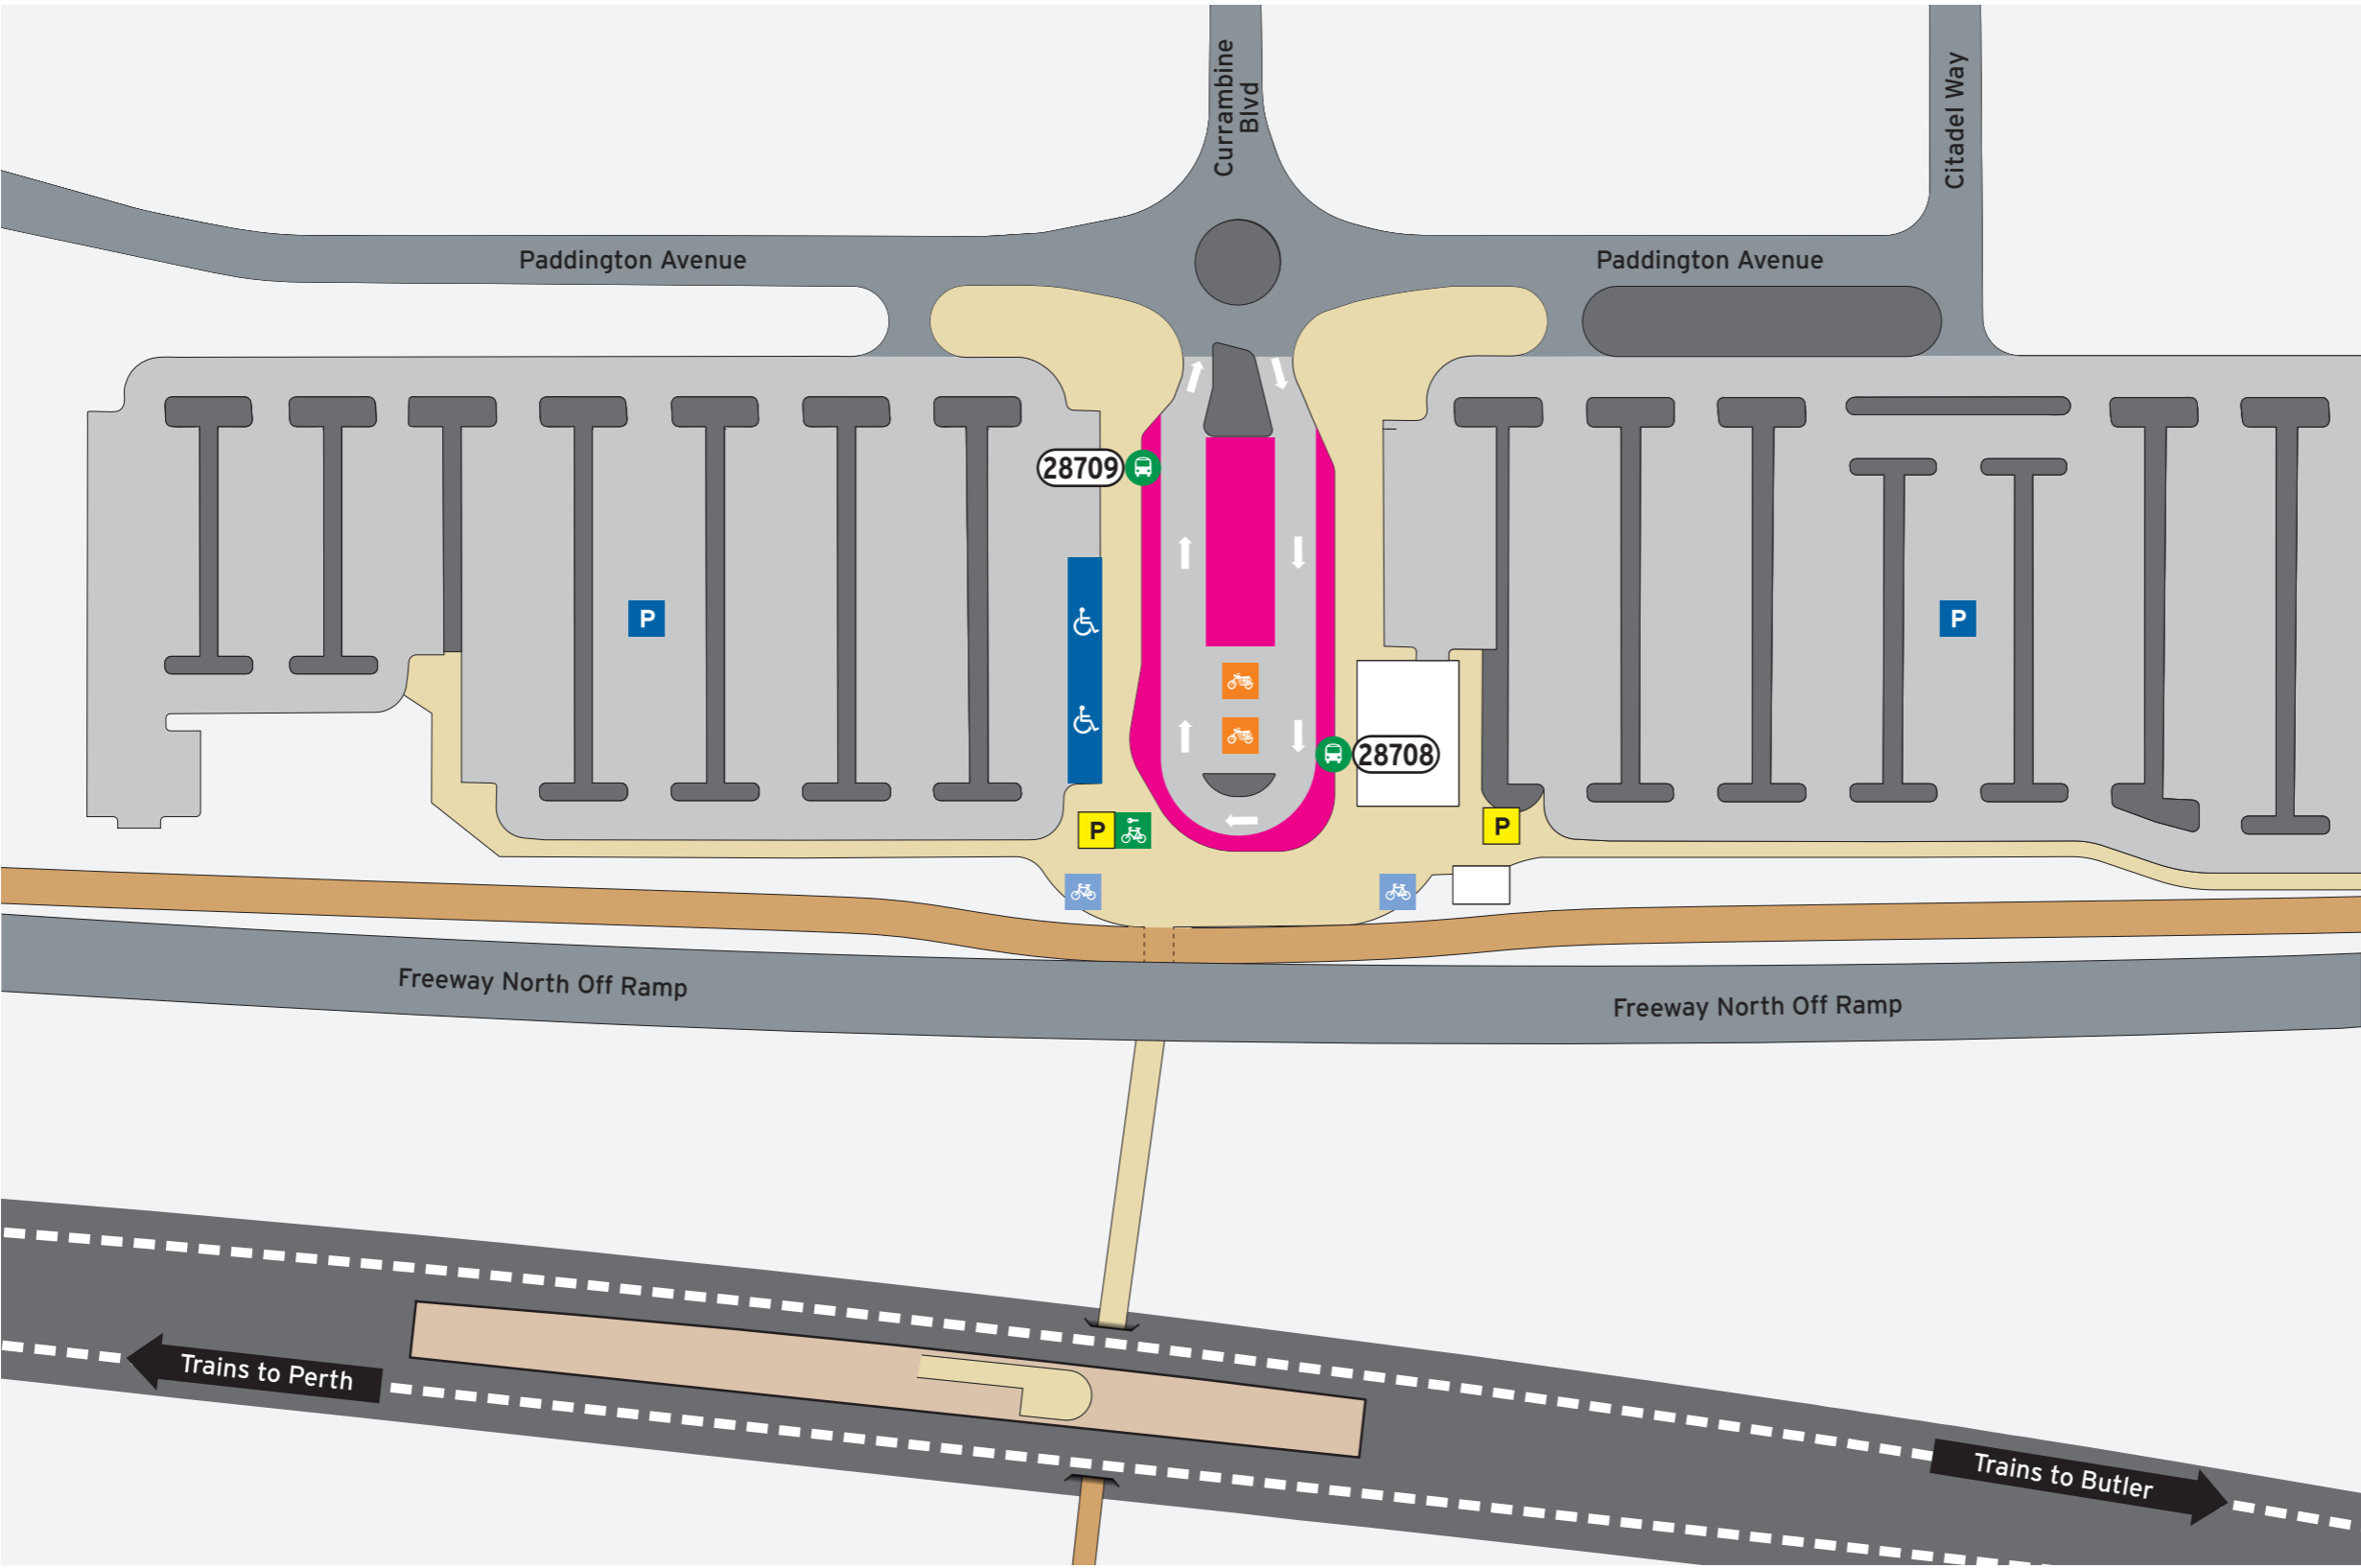

Currambine Station - Access Map 1 of 2

Current as at 14/08/2022

Bus Stands

Stand	Route
28708	Train Replacement to Perth 904
28709	Train Replacement to Butler 904

Legend

<p>North Point</p>	<p>0 25m Scale</p>	All Access	Bicycle Access	Lift	Bus Stand	Transperth Parking	Platforms	Non-Accessible Area
		Pedestrian Access	Stairs	Toilets - Male & Female	Pathways	Road		

This parking charge applies to all vehicles.

For more information on parking your vehicle visit transperth.wa.gov.au

Legend

 North Point	 Scale	 Bike Shelter	 Motorbikes	 ACROD Parking	 Transperth Parking	 Pathways	 Road
		 Bike U-rails	 Bus Stand	 Short Term Parking	 SmartParker Machine	 Platforms	 Non-Accessible Area