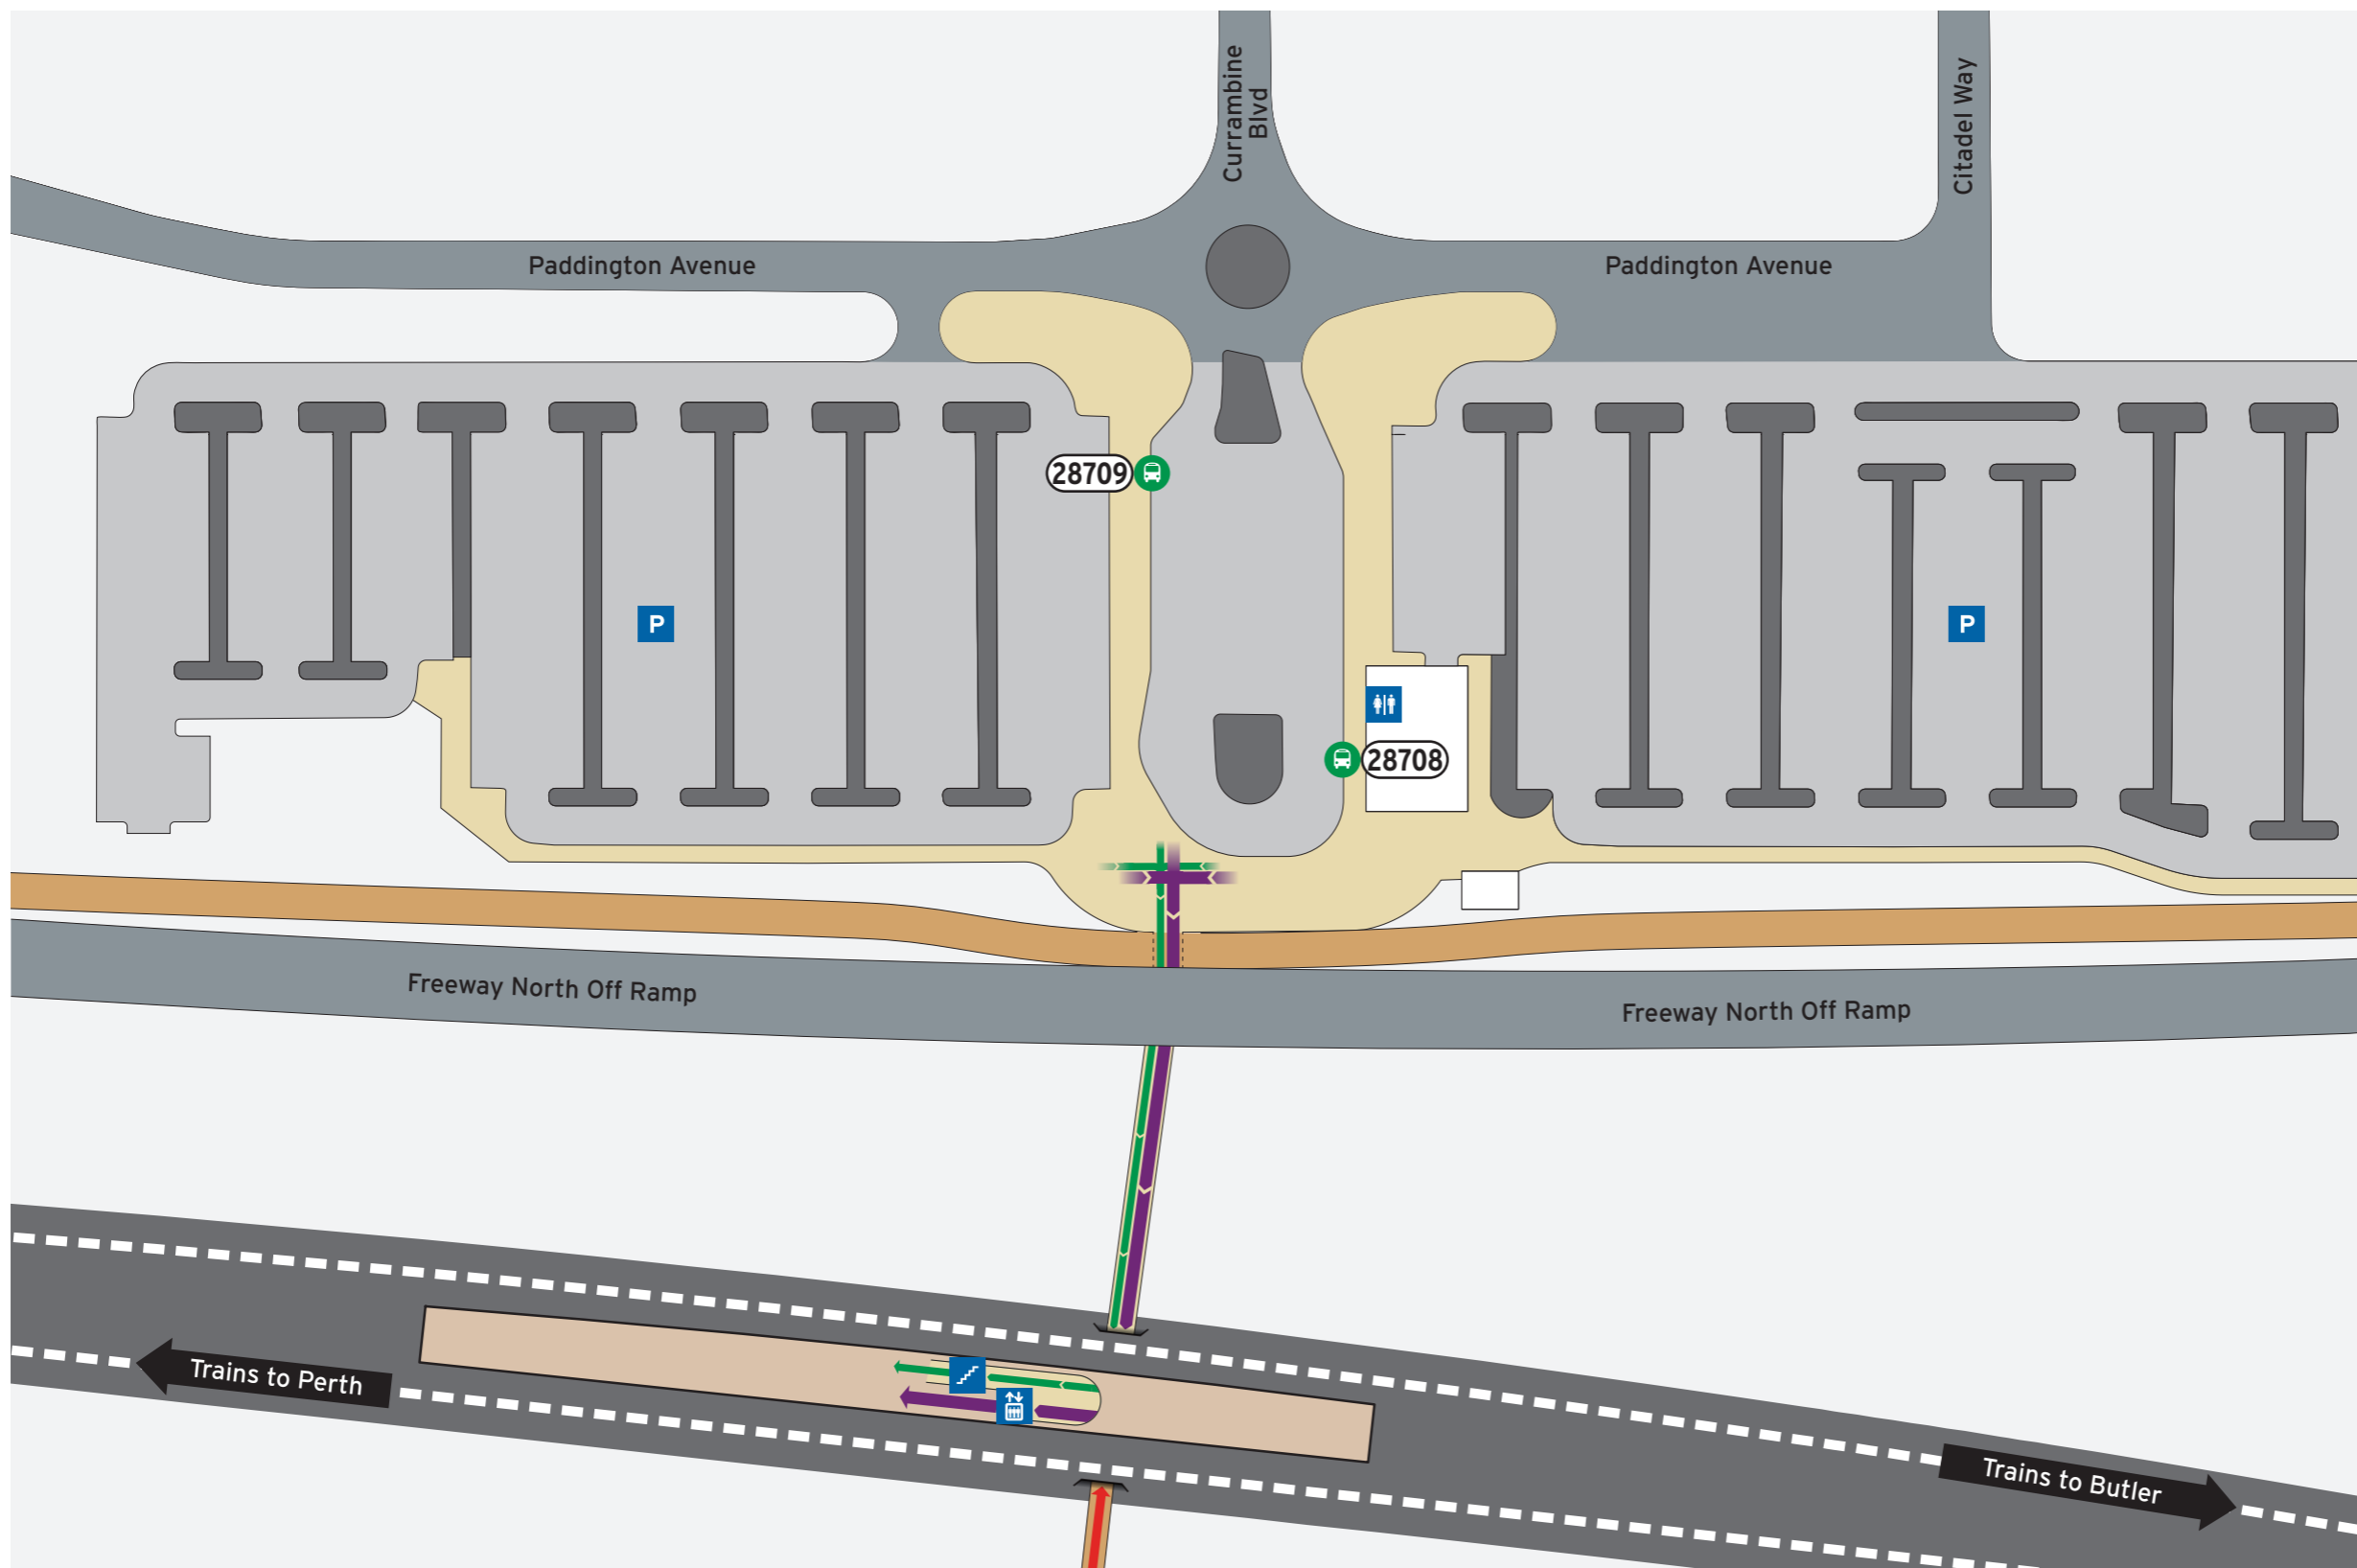

Currambine Station - Access Map 1 of 2

Current as at 14/08/2022

Bus Stands

Stand	Route
28708	Train Replacement to Perth 904
28709	Train Replacement to Butler 904

Legend

<p>North Point</p>	<p>0 25m Scale</p>	All Access	Bicycle Access	Lift	Bus Stand	Transperth Parking	Platforms	Non-Accessible Area
		Pedestrian Access	Stairs	Toilets - Male & Female	Pathways	Road		

This parking charge applies to all vehicles.

For more information on parking your vehicle visit transperth.wa.gov.au

Legend

 North Point	 Scale	 Bike Shelter	 Motorbikes	 ACROD Parking	 Transperth Parking	 Pathways	 Road
		 Bike U-rails	 Bus Stand	 Short Term Parking	 SmartParker Machine	 Platforms	 Non-Accessible Area